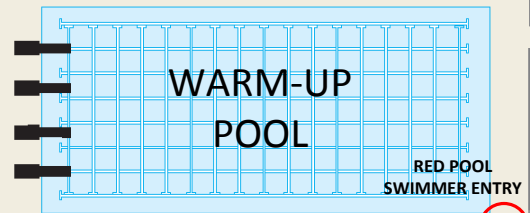

**DRAFT**

**DRAFT**

Additional Parking Available Behind Irvine HS (Enter from Escolar Street)

ISL Concession Stand

**Food Court**  
 - Juice It Up  
 - Calbi Food Truck  
 - Piaggio Food Truck  
 - Rancho A Go Go Food Truck  
 - Hawaiian Shave Ice

PROGRAM/APPAREL SALES

Mens Locker Room  
 Womens Locker Room

BLUE POOL SWIMMER ENTRY (UNDER BRIDGE)

SPECTATOR ENTRY (UP STAIRS)

ENTRANCE TO SPECTATOR WALKWAY

WALKWAY FROM REAR PARKING LOTS

- ○ Swimmer's Entrance
- Blue Pool Ready Bench
- Red Pool Ready Bench
- Spectator Areas
- Team Compound Areas