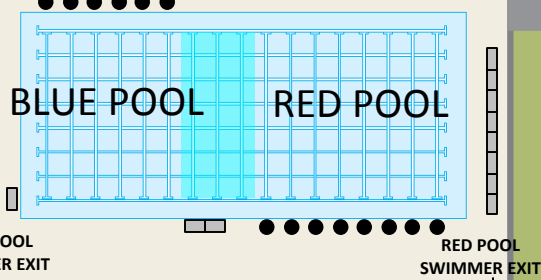

**DRAFT**

**DRAFT**

Additional Parking Available Behind Irvine HS (Enter from Escolar Street)

ISL Concession Stand

**Food Court**  
 - Juice It Up  
 - Calbi Food Truck  
 - Piaggio Food Truck  
 - Rancho A Go Go Food Truck  
 - Hawaiian Shave Ice

PROGRAM/APPAREL SALES

Mens Locker Room  
 Womens Locker Room

BLUE POOL SWIMMER ENTRY (UNDER BRIDGE)

SPECTATOR ENTRY (UP STAIRS)

ENTRANCE TO SPECTATOR WALKWAY

WALKWAY FROM REAR PARKING LOTS

- ○ Swimmer's Entrance
- Blue Pool Ready Bench
- Red Pool Ready Bench
- Spectator Areas
- Team Compound Areas