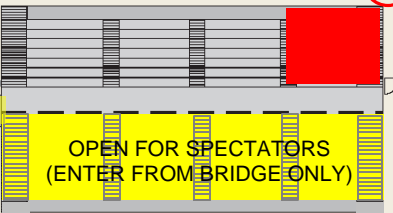

**DRAFT**

**DRAFT**

Additional Parking Available Behind Irvine HS (Enter from Escolar Street)

ISL Concession Stand

**Food Court**  
 - Juice It Up  
 - Calbi Food Truck  
 - Piaggio Food Truck  
 - Rancho A Go Go Food Truck  
 - Hawaiian Shave Ice

PROGRAM/APPAREL SALES

Mens Locker Room  
 Womens Locker Room

BLUE POOL SWIMMER ENTRY (UNDER BRIDGE)

SPECTATOR ENTRY (UP STAIRS)

ENTRANCE TO SPECTATOR WALKWAY

WALKWAY FROM REAR PARKING LOTS

- ○ Swimmer's Entrance
- Blue Pool Ready Bench
- Red Pool Ready Bench
- Spectator Areas
- Team Compound Areas