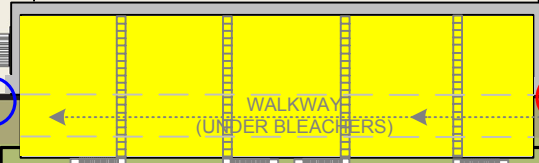

RED POOL SWIMMER ENTRY

BLUE POOL SWIMMER ENTRY

SPECTATOR ENTRY

BLUE POOL

RED POOL

CLOSED

SPECTATOR ENTRY

WALKWAY (UNDER BLEACHERS)

Aqua Zone

- CAS Swim Store
- Kettle Korn
- Hawaiian Shave Ice
- California Pizza Kitchen Truck

RED POOL SWIMMER EXIT

BLUE POOL SWIMMER ENTRY/EXIT

AQUA ZONE & SPECTATOR ENTRY

AREA RESERVED FOR YOUTH AND SPORTS GROUP EXHIBITORS