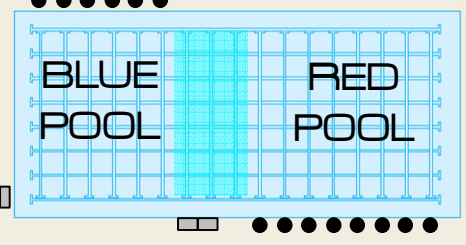

RED POOL SWIMMER ENTRY

BLUE POOL SWIMMER ENTRY

SPECTATOR ENTRY

BLUE POOL

RED POOL

CLOSED

SPECTATOR ENTRY

WALKWAY (UNDER BLEACHERS)

Aqua Zone

- CAS Swim Store
- Kettle Korn
- Hawaiian Shave Ice
- California Pizza Kitchen Truck

RED POOL SWIMMER EXIT

BLUE POOL SWIMMER ENTRY/EXIT

AQUA ZONE & SPECTATOR ENTRY

AREA RESERVED FOR YOUTH AND SPORTS GROUP EXHIBITORS

WALKWAY FROM REAR PARKING LOTS

- Swimmer's Entrance
- Blue Pool Ready Bench
- Red Pool Ready Bench
- Spectator Seating Areas
- Team Compound Areas

NOT TO SCALE